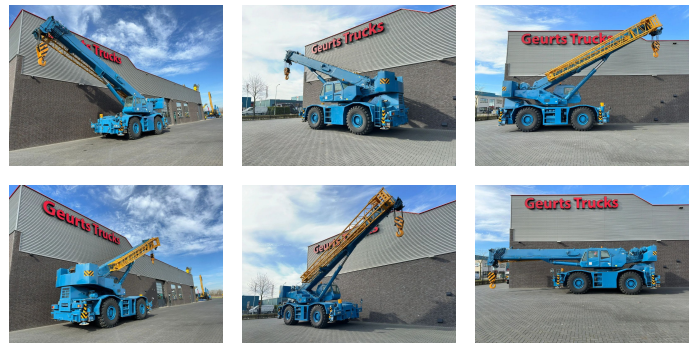

# Tadano GR-700E-1-00211 + JIB ROUGH TERRAIN CRANE/RT CRANE

## General-specifications

<b>Id</b>	1790037
<b>Make</b>	Tadano
<b>Type</b>	GR-700E-1-00211 + JIB ROUGH TERRAIN CRANE/RT CRANE
<b>Year</b>	2008
<b>Operating hours</b>	6.034
<b>Construction</b>	Rough terrain crane

## Technical-specifications

<b>Fuel</b>	Diesel
<b>Vehicle identification number</b>	6704
<b>Weight</b>	48.485 kg
<b>Cylinder count</b>	6
<b>Lifting height</b>	6.400 cm
<b>Lifting capacity</b>	70.000 kg