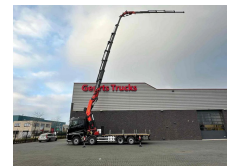

+31 488 74 54 74
info@geurtstrucks.com

Buskesdries 14
6673 DP,
Andelst
netherlands

Volvo 8X2 + PALFINGER PK 110002-SH G + JIB PJ 125 E KRAAN/KRAN/CRANE/GRUA

Extras

+31 488 74 54 74
info@geurtstrucks.com

Buskesdries 14
6673 DP,
Andelst
netherlands

General-specifications

Id	1790033
Make	Volvo
Type	8X2 + PALFINGER PK 110002-SH G + JIB PJ 125 E KRAAN/KRAN/CRANE/GRUA
Year	2015
Mileage	176.954 km
Construction	Truck-mounted crane
Emissionclass	6

Air conditioning	LED lights
Air horn	Low-noise
Air suspension	Media System
Aluminium fuel tank	Navigation system
Anti-lock braking system	PTO
Central locking	Refrigerator
Coupling	Reversing camera
Cruise control	Sleeper cab
Electrically adjustable door mirrors	Speed limiter
Electrically operated windows	Stability control
Fog lights	Toolbox
Heavy duty engine brake	Visor

Technical-specifications

First registration date	29-07-2015
Fuel	Diesel
Transmission	Automatic
Vehicle identification number	6098
Axle configuration	8x2
Axle count	4
Weight	28.950 kg
Lifting height	3.300 cm
Lifting capacity	30.000 kg