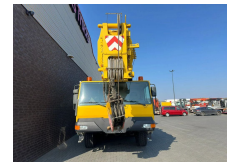

Extras

Central greasing