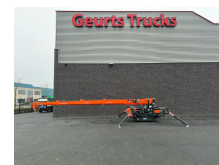

+31 488 74 54 74
info@geurtstrucks.com

Buskesdries 14
6673 DP,
Andelst
netherlands

Jekko SPX328CL ELECTRIC RUPS TELESCOOP KRAAN/RAUPENKRAN/TELESCOPIC CRAWLER CRANE 2023 ONLY 166 HOURS !!!

General-specifications

Id	1790022
Make	Jekko
Type	SPX328CL ELECTRIC RUPS TELESCOOP KRAAN/RAUPENKRAN/TELESCOPIC CRAWLER CRANE 2023 ONLY 166 HOURS !!!
Year	2023
Operating hours	166
Construction	Crane

Technical-specifications

First registration date	17-07-2023
Fuel	Electric
Vehicle identification number	8621
Weight	2.300 kg
Lifting height	1.040 cm
Lifting capacity	2.800 kg