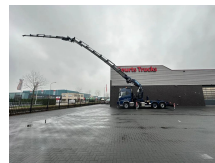

+31 488 74 54 74
info@geurtstrucks.com

Buskesdries 14
6673 DP,
Andelst
netherlands

Volvo 8X2 + EFFER 1855/8S + JIB 6S HEAVY DUTY KRAAN/KRAN/CRANE/GRUA

Extras

+31 488 74 54 74
info@geurtstrucks.com

Buskesdries 14
6673 DP,
Andelst
netherlands

General-specifications

Id	1789958
Make	Volvo
Type	8X2 + EFFER 1855/8S + JIB 6S HEAVY DUTY KRAAN/KRAN/CRANE/GRUA
Year	2018
Mileage	124.471 km
Construction	Crane
Emissionclass	6

Air conditioning	Low-noise
Air horn	Navigation system
Air suspension	Particulate filter
Aluminium fuel tank	PTO
Anti-lock braking system	Refrigerator
Central locking	Sleeper cab
Coupling	Speed limiter
Cruise control	Stability control
Electrically adjustable door mirrors	Toolbox
Electrically operated windows	Vehicle heater
Fog lights	Visor
LED lights	

Technical-specifications

Fuel	Diesel
Transmission	Automatic
Axle configuration	8x2
Axle count	4
Weight	30.455 kg
Lifting height	3.600 cm
Lifting capacity	26.180 kg

€ On request