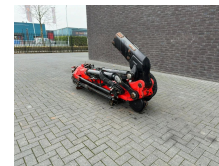

Technical-specifications

€ On request