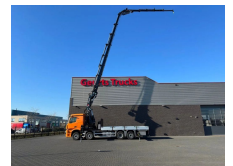

Extras

Air conditioning	Heavy duty engine brake
Air horn	LED lights
Air suspension	Low-noise
Aluminium fuel tank	Navigation system
Anti-lock braking system	Particulate filter
Central locking	PTO
Coupling	Sleeper cab
Cruise control	Speed limiter
Electrically adjustable door mirrors	Stability control
Electrically operated windows	Toolbox
Fog lights	Visor