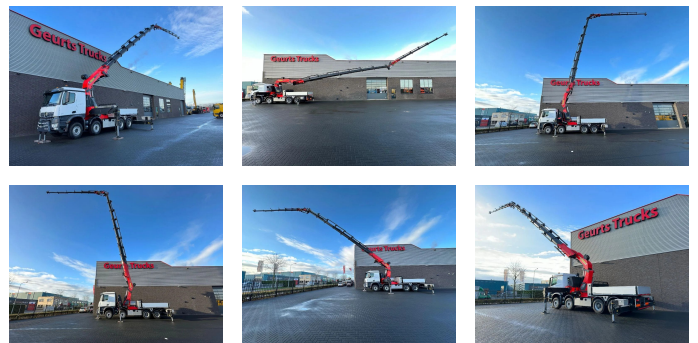

+31 488 74 54 74
info@geurtstrucks.com

Buskesdries 14
6673 DP,
Andelst
netherlands

Mercedes-Benz 8X4 TREKKER-BAKWAGEN COMBI + PALFINGER PK 135.002 G TEC7 + JIB PJ190 E DPS-C NEW/KRAAN/KRAN/CRANE/GRUA

Extras

+31 488 74 54 74
info@geurtstrucks.com

Buskesdries 14
6673 DP,
Andelst
netherlands

General-specifications

Id	1789933
Make	Mercedes-Benz
Type	8X4 TREKKER-BAKWAGEN COMBI + PALFINGER PK 135.002 G TEC7 + JIB PJ190 E DPS-C NEW/KRAAN/KRAN/CRANE/GRUA
Year	2023
Mileage	883 km
Construction	Crane
Emissionclass	6

Technical-specifications

First registration date	15-08-2023
Fuel	Diesel
Transmission	Automatic
Vehicle identification number	1259
Axle configuration	8x4
Axle count	4
Lifting height	3.600 cm
Lifting capacity	30.000 kg