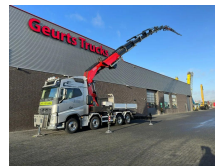

+31 488 74 54 74
info@geurtstrucks.com

Buskesdries 14
6673 DP,
Andelst
netherlands

Volvo 8X2 TREKKER-BAKWAGEN COMBI + FASSI F1650RA.2.28 + JIB L816 KRAAN/KRAN/CRANE/GRUA

Extras

+31 488 74 54 74
info@geurtstrucks.com

Buskesdries 14
6673 DP,
Andelst
netherlands

General-specifications

Id	1789915
Make	Volvo
Type	8X2 TREKKER-BAKWAGEN COMBI + FASSI F1650RA.2.28 + JIB L816 KRAAN/KRAN/CRANE/GRUA
Year	2018
Mileage	175.499 km
Construction	Crane
Emissionclass	6

Technical-specifications

First registration date	22-10-2018
Fuel	Diesel
Transmission	Automatic
Vehicle identification number	0425
Axle configuration	8x2
Axle count	4
Weight	31.665 kg
Lifting height	3.550 cm
Lifting capacity	30.000 kg