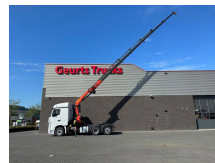

+31 488 74 54 74
info@geurtstrucks.com

Buskesdries 14
6673 DP,
Andelst
netherlands

Mercedes-Benz 2542 6X2 + PALFINGER PK 26002-EH F KRAAN/KRAN/CRANE/GRUA

General-specifications

Id	1789825
Make	Mercedes-Benz
Type	2542 6X2 + PALFINGER PK 26002-EH F KRAAN/KRAN/CRANE/GRUA
Year	2016
Mileage	604.989 km
Construction	Standard tractor
Emissionclass	6

Technical-specifications

First registration date	07-01-2016
Fuel	Diesel
Transmission	Automatic
Vehicle identification number	2212
Axle configuration	6x2
Axle count	3
Weight	14.450 kg
Cylinder count	6
Wheelbase	400
Lifting height	2.240 cm
Lifting capacity	7.300 kg