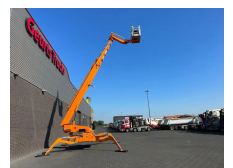

+31 488 74 54 74
info@geurtstrucks.com

Buskesdries 14
6673 DP,
Andelst
netherlands

Teupen LEO 36T TELESCOPIC SPIDER HOOGWERKER/ARBEITSBUHNE/AERIAL WORK PLATFORM DIESEL/ELECTRIC

General-specifications

Id	1789822
Make	Teupen
Type	LEO 36T TELESCOPIC SPIDER HOOGWERKER/ARBEITSBUHNE/AERIAL WORK PLATFORM DIESEL/ELECTRIC
Year	2016
Operating hours	1.900
Construction	Aerial platform

Technical-specifications

Fuel	Diesel / Electric
Lifting height	3.350 cm
Lifting capacity	200 kg

€ On request

Extras