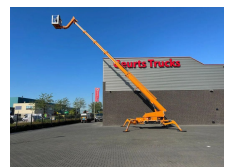

+31 488 74 54 74
info@geurtstrucks.com

Buskesdries 14
6673 DP,
Andelst
netherlands

Teupen LEO 36T TELESCOPIC SPIDER HOOGWERKER/ARBEITSBUHNE/AERIAL WORK PLATFORM DIESEL/ELECTRIC

General-specifications

Id	1789822
Make	Teupen
Type	LEO 36T TELESCOPIC SPIDER HOOGWERKER/ARBEITSBUHNE/AERIAL WORK PLATFORM DIESEL/ELECTRIC
Year	2016
Operating hours	1.900
Construction	Aerial platform

Technical-specifications

Fuel	Diesel / Electric
Lifting height	3.350 cm
Lifting capacity	200 kg

€ On request

Extras