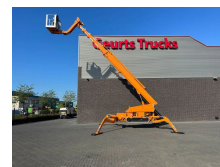

+31 488 74 54 74
info@geurtstrucks.com

Buskesdries 14
6673 DP,
Andelst
netherlands

Teupen LEO 36T TELESCOPIC SPIDER HOOGWERKER/ARBEITSBUHNE/AERIAL WORK PLATFORM DIESEL/ELECTRIC

General-specifications

Id	1789822
Make	Teupen
Type	LEO 36T TELESCOPIC SPIDER HOOGWERKER/ARBEITSBUHNE/AERIAL WORK PLATFORM DIESEL/ELECTRIC
Year	2016
Operating hours	1.900
Construction	Aerial platform

Technical-specifications

Fuel	Diesel / Electric
Lifting height	3.350 cm
Lifting capacity	200 kg

€ On request

Extras