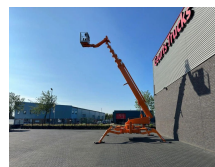

+31 488 74 54 74
info@geurtstrucks.com

Buskesdries 14
6673 DP,
Andelst
netherlands

Teupen LEO 36T TELESCOPIC SPIDER HOOGWERKER/ARBEITSBUHNE/AERIAL WORK PLATFORM DIESEL/ELECTRIC

General-specifications

Id	1789822
Make	Teupen
Type	LEO 36T TELESCOPIC SPIDER HOOGWERKER/ARBEITSBUHNE/AERIAL WORK PLATFORM DIESEL/ELECTRIC
Year	2016
Operating hours	1.900
Construction	Aerial platform

Technical-specifications

Fuel	Diesel / Electric
Lifting height	3.350 cm
Lifting capacity	200 kg

€ On request

Extras