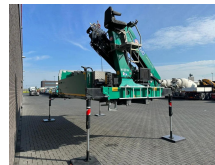

## HMF 2620 K7 KRAAN/KRAN/CRANE/GRUA

### General-specifications

<b>Id</b>	1789746
<b>Make</b>	HMF
<b>Type</b>	2620 K7 KRAAN/KRAN/CRANE/GRUA
<b>Year</b>	2017
<b>Mileage</b>	10 km
<b>Construction</b>	Truck-mounted crane
<b>Emissionclass</b>	6

### Technical-specifications

<b>Fuel</b>	Diesel
<b>Transmission</b>	Automatic
<b>Axle configuration</b>	8x4
<b>Axle count</b>	4
<b>Weight</b>	1 kg
<b>Lifting height</b>	2.180 cm
<b>Lifting capacity</b>	7.550 kg