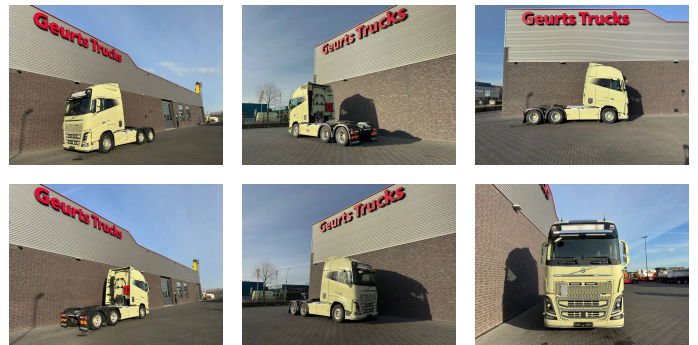

+31 488 74 54 74
info@geurtstrucks.com

Buskesdries 14
6673 DP,
Andelst
netherlands

Volvo 6X4 XXL CABINE TREKKER/SZM/TRACTOR

Extras

+31 488 74 54 74
info@geurtstrucks.com

Buskesdries 14
6673 DP,
Andelst
netherlands

General-specifications

Id	1789719
Make	Volvo
Type	6X4 XXL CABINE TREKKER/SZM/TRACTOR
Year	2020
Mileage	337.227 km
Construction	Standard tractor
Emissionclass	6

Technical-specifications

First registration date	30-06-2020
Fuel	Diesel
Transmission	Automatic
Vehicle identification number	2325
Axle configuration	6x4
Axle count	3
Weight	10.635 kg
Cylinder count	6
Wheelbase	335