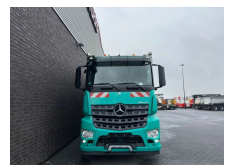

+31 488 74 54 74
info@geurtstrucks.com

Buskesdries 14
6673 DP,
Andelst
netherlands

Mercedes-Benz

8X4 RSP ESE 32/10-DV-K

SAUGBAGGER/SUCTION EXCAVATOR/GRONDZUIGER

Extras

+31 488 74 54 74
info@geurtstrucks.com

Buskesdries 14
6673 DP,
Andelst
netherlands

General-specifications

Id	1789639	Air conditioning	Heavy duty engine brake
Make	Mercedes-Benz	Air horn	LED lights
Type	8X4 RSP ESE 32/10-DV-K SAUGBAGGER/SUCTIONEXCAVATOR/GRONDZUIGER	Air suspension	Low-noise
Year	2016	Aluminium fuel tank	Navigation system
Mileage	72.722 km	Anti-lock braking system	Particulate filter
Construction	Vacuum truck	Central locking	PTO
Emissionclass	6	Central lubrication	Reversing camera
		Coupling	Speed limiter
		Cruise control	Stability control
		Electrically adjustable door mirrors	Toolbox
		Electrically operated windows	Visor
		Fog lights	