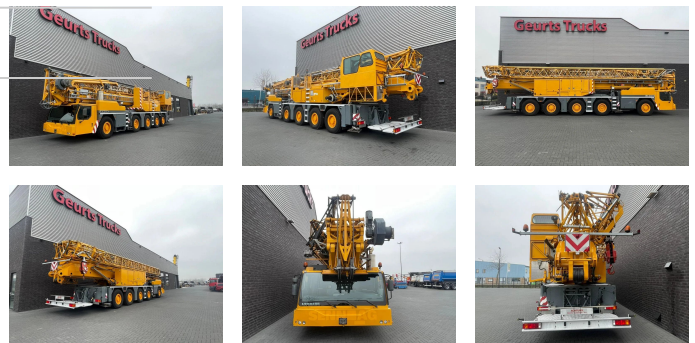

+31 488 74 54 74
info@geurtstrucks.com

Buskesdries 14
6673 DP,
Andelst
netherlands

Liebherr

MK 100 MOBIELE

TORENKRAAN/TURMKRANE/TOWERCRANE/MOBILBAUKRAN

General-specifications

Id	1789613	
Make	Liebherr	
Type	MK 100 MOBIELE TORENKRAAN/TURMKRANE/TOWERCRANE/MOBILBAUKRAN	
Year	2004	
Operating hours	12.880	
Mileage	96.798 km	
Construction	Tower crane	

Technical-specifications

First registration date	30-07-2004
Fuel	Diesel
Vehicle identification number	5004
Weight	60.000 kg
Cylinder count	6
Length	1.665 cm
Width	300 cm
Height	400 cm
Lifting height	6.800 cm
Lifting capacity	8.000 kg