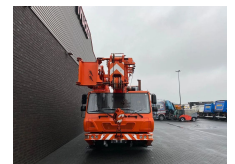

+31 488 74 54 74
info@geurtstrucks.com

Buskesdries 14
6673 DP,
Andelst
netherlands

Grove GMK 2035 E + JIB KRAAN/KRAN/CRANE/GRUA

General-specifications

Id	1789355
Make	Grove
Type	GMK 2035 E + JIB KRAAN/KRAN/CRANE/GRUA
Year	2008
Mileage	192.459 km
Construction	All terrain crane

Technical-specifications

Fuel	Diesel
Vehicle identification number	12031
Lifting height	3.750 cm
Lifting capacity	40.000 kg

€ On request

Extras