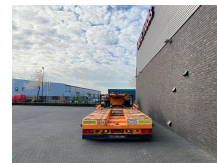

Technical-specifications

First registration date	07-02-2007
Axle count	5

€ On request

Extras

Anti-lock braking system   Lift axle

Central lubrication