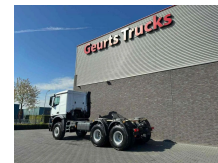

Extra's

ABS	Luchthoorn
Airconditioning	Navigatiesysteem
Aluminium brandstoftank	Retarder
Bladvering	Slaapcabine
Centrale deurvergrendeling	Snelheidsbegrenzer
Cruise control	Stabiliteitscontrole
Elektrisch bedienbare ramen	Vangmuil
Elektrisch verstelbare buitenspiegels	Zonneklep
Geluidsarm